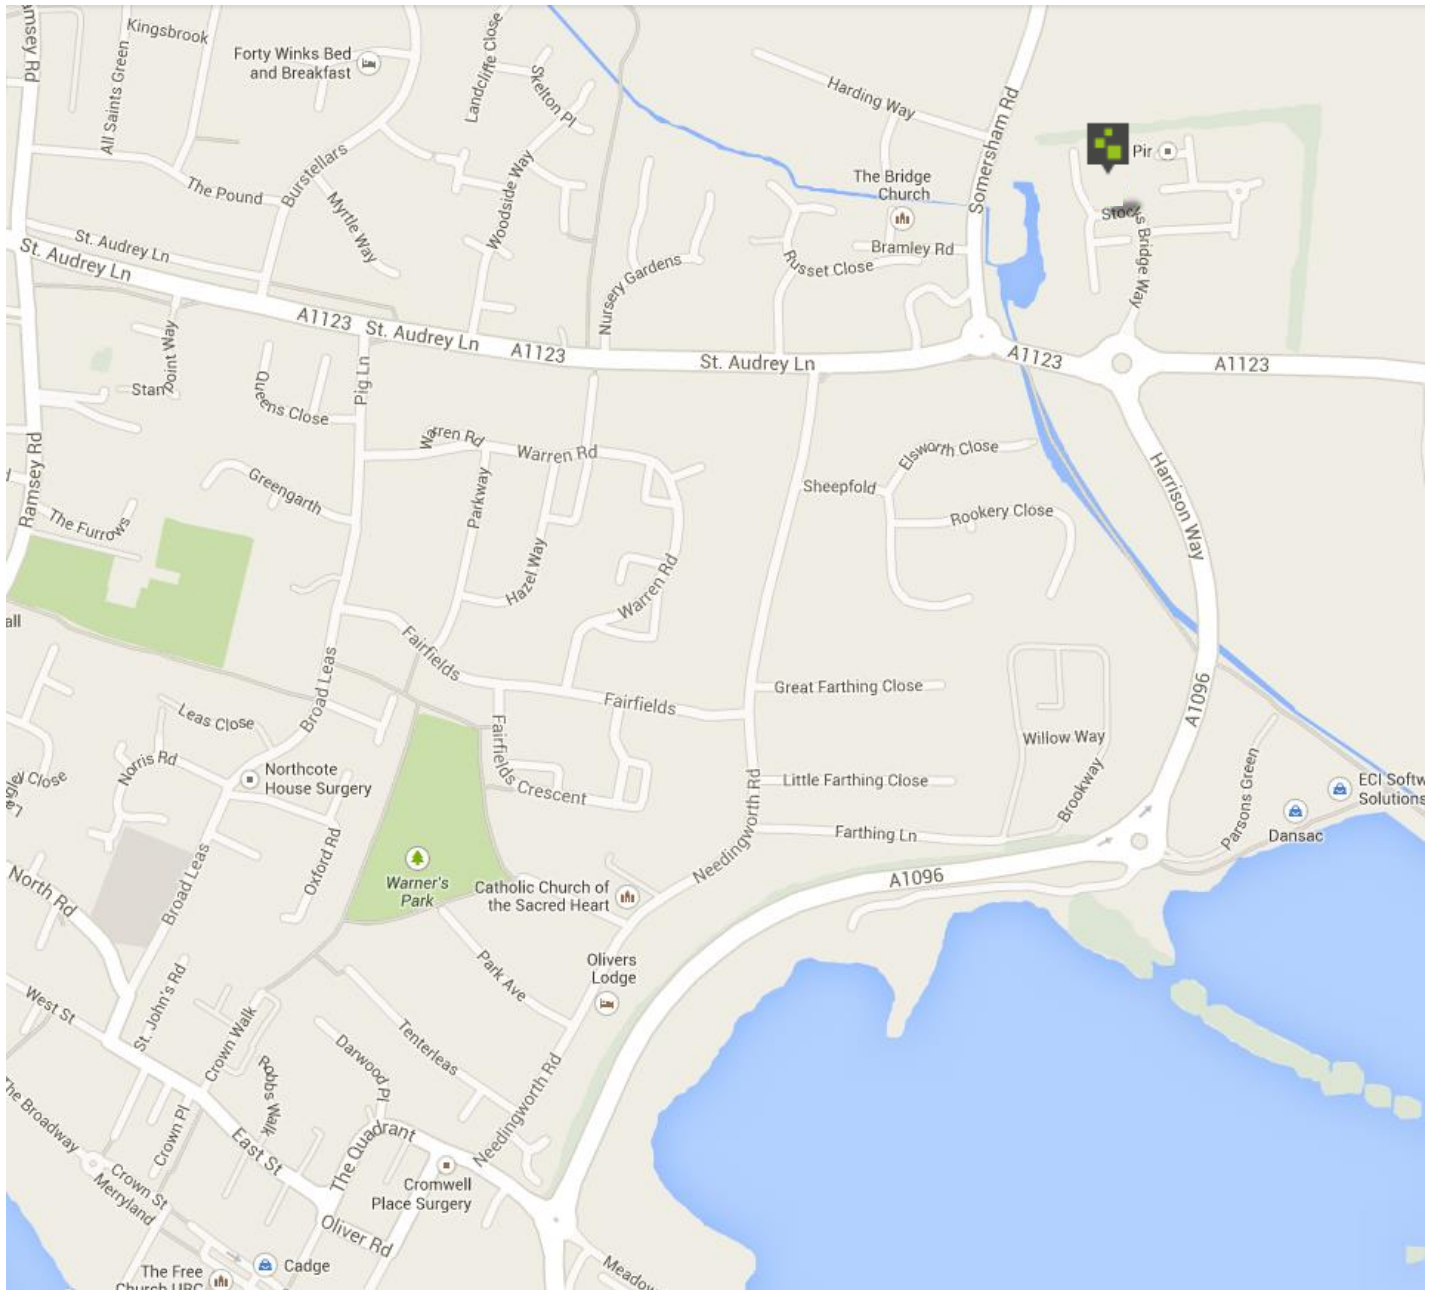

How to find us

The ICT Service Training Centre, St Ives, PE27 5JL